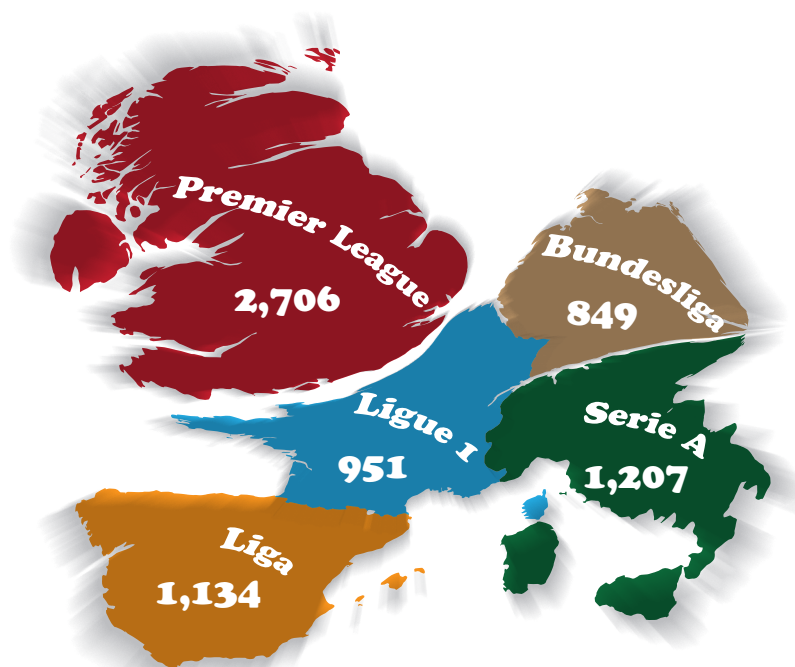

Big-5 Weekly Post

Throughout the season for the five major European leagues, the Big-5 Weekly Post presents exclusive data on club composition and players' pitch performance. All of our statistics are carefully reviewed using a detailed methodological approach to ensure academic accuracy. Analysis published in the Big-5 Weekly Post is only part of a broader spectrum of data that thanks to our partner Opta Pro can also be produced in real-time and be made available to a wide array of clients, such as broadcasters, websites, newspapers, clubs, leagues, national associations and bookmakers.

For more information on our services please email us at football.observatory@cies.ch

► Transfer fees paid to sign current squad members

► Transfer fees paid to sign current squad members

[million €]

PREMIER LEAGUE

1. Man. City..... 435.1	11. Sunderland 75.7
2. Man. Utd 394.9	12. Stoke City.....69.6
3. Chelsea 376.0	13. West Ham 63.6
4. Tottenham..... 250.1	14. Cardiff City.....51.8
5. Arsenal..... 215.7	15. Norwich City.....51.1
6. Liverpool..... 212.6	16. Swansea City 44.8
7. Newcastle.....84.4	17. Hull City.....41.1
8. Everton 82.9	18. Fulham.....40.0
9. Aston Villa.....81.6	19. WBA 30.7
10. Southampton.....80.8	20. Crystal Palace.....24.0

LIGA

1. Real Madrid..... 536.0	11. Real Betis.....11.0
2. Barcelona..... 237.3	12. Real Sociedad.....10.8
3. Atlético Madrid.....80.6	13. Celta Vigo..... 8.8
4. Valencia 67.9	14. Espanyol..... 8.3
5. Sevilla 49.5	15. Real Valladolid..... 4.3
6. Villarreal 34.5	16. Osasuna..... 3.5
7. Athletic Bilbao 33.1	17. Rayo Vallecano, Elche, Almería, Levante ...<3.0
8. Getafe 18.5	
9. Granada.....16.8	
10. Málaga.....11.3	

LIGUE 1

1. PSG..... 365.9	11. Montpellier 14.3
2. Monaco 204.9	12. Sochaux.....12.4
3. Marseille.....87.6	13. Nantes.....12.2
4. Lyon 56.0	14. Nice.....11.0
5. Lille.....39.5	15. Valenciennes 10.2
6. Bordeaux.....35.3	16. Reims..... 5.8
7. St-Etienne.....28.1	17. Evian TG.....3.2
8. Lorient 23.4	18. Guingamp, Bastia, Ajaccio .....<3.0
9. Rennes.....22.7	
10. Toulouse.....14.6	

BUNDESLIGA

1. Bayern München. 233.1	11. Stuttgart.....25.3
2. Wolfsburg 117.2	12. Mainz 05.....16.6
3. Dortmund 99.2	13. Nürnberg 15.2
4. Schalke 04 .....67.2	14. Frankfurt 12.8
5. Hamburg.....57.2	15. Freiburg..... 8.6
6. Leverkusen.....50.9	16. Hertha Berlin 7.3
7. M'gladbach 49.2	17. Augsburg..... 4.5
8. Hannover 96.....28.6	18. Braunschweig .....<3.0
9. Werder Bremen 28.5	
10. Hoffenheim.....25.9	

SERIE A

1. Juventus..... 213.8	11. Torino 27.4
2. Internazionale 183.8	12. Udinese 26.3
3. Napoli..... 174.1	13. Cagliari.....25.5
4. Roma 108.2	14. Bologna.....23.7
5. Fiorentina 92.9	15. Atalanta Bergamo..23.4
6. Milan.....91.2	16. Sassuolo 11.5
7. Lazio 89.7	17. Parma 9.6
8. Sampdoria.....32.4	18. Chievo Verona 8.6
9. Genoa.....32.0	19. Hellas Verona, Livorno .....<3.0
10. Catania.....31.8