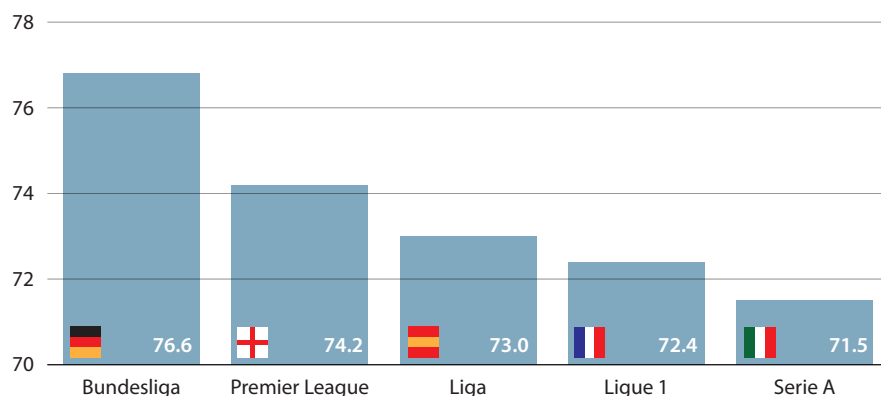

## ► % of minutes played by the 11 most fielded footballers per club

Last week-end\*

The Big-5 Weekly Post is a joint project by the CIES Football Observatory and OptaPro. Throughout the season for the five major European leagues, the Big-5 Weekly Post will present exclusive data on players' demographics and pitch performance. All of our statistics are carefully reviewed using a detailed methodological approach to ensure academic accuracy.